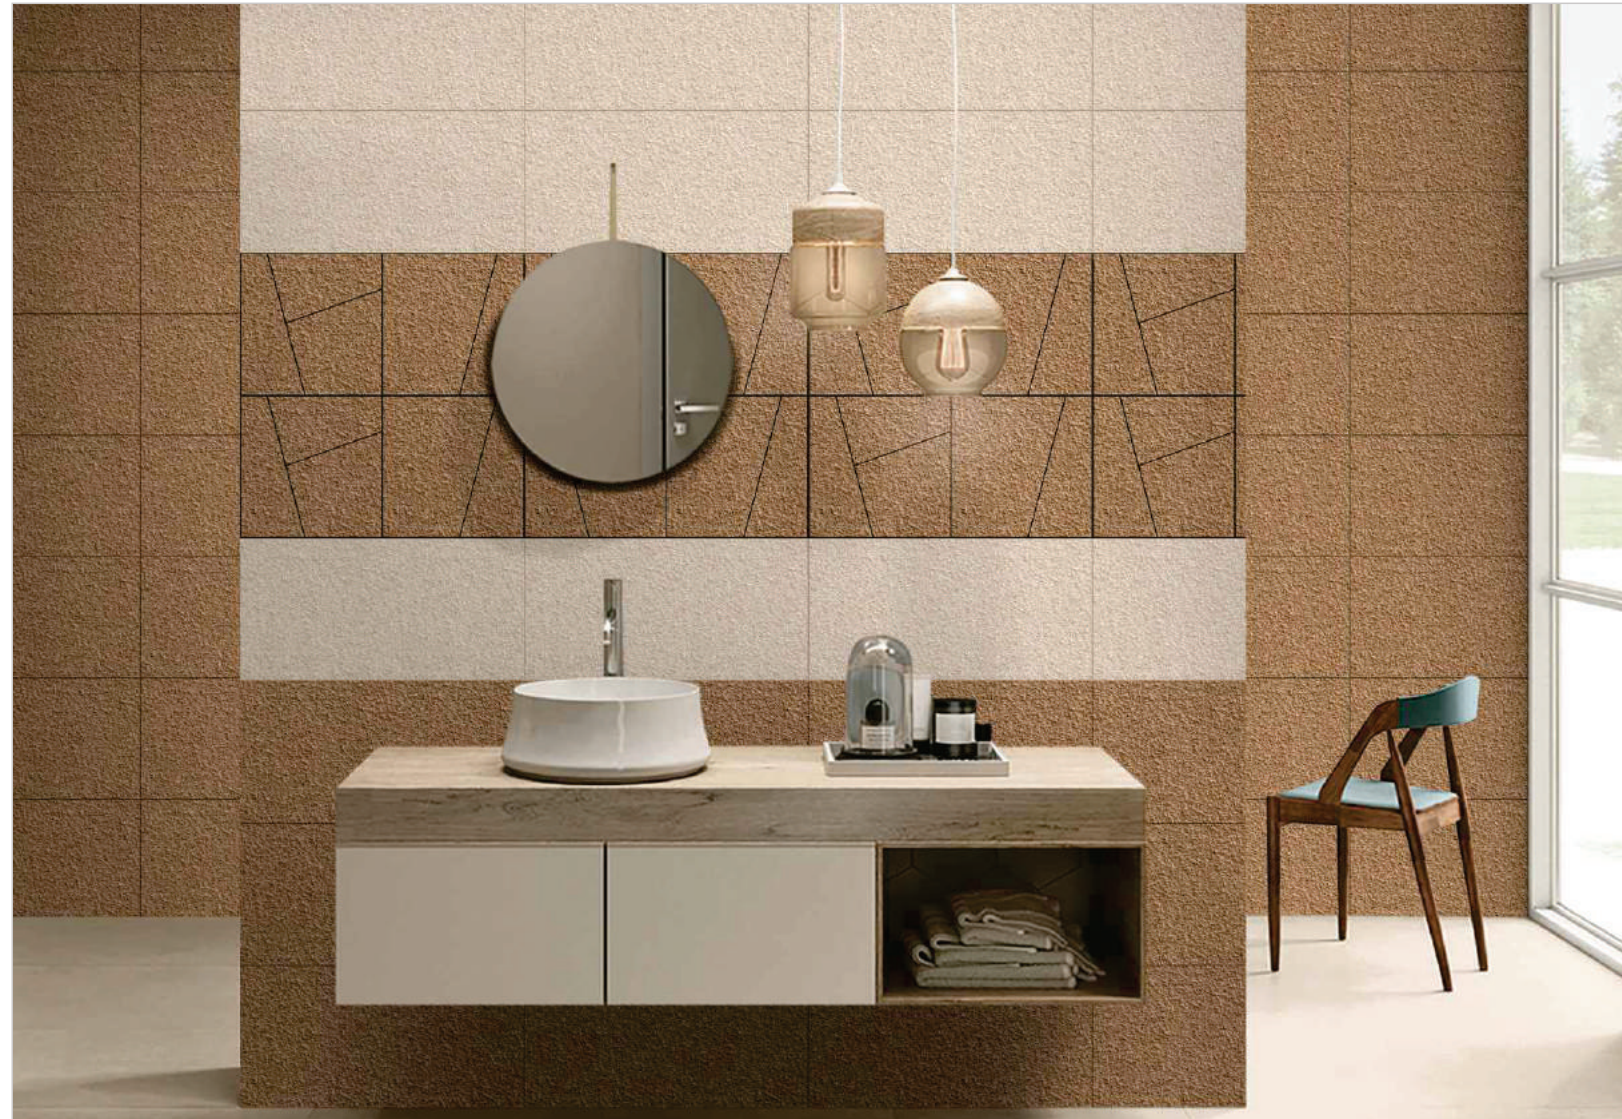

R RANDOM 5 MM SPACE HD HIGH DEFINITION D DIGITAL

RUSTIC SERIES
300x600mm

Benware®
CERAMIK

40024

LT

DK

HL-1

www.benware.in