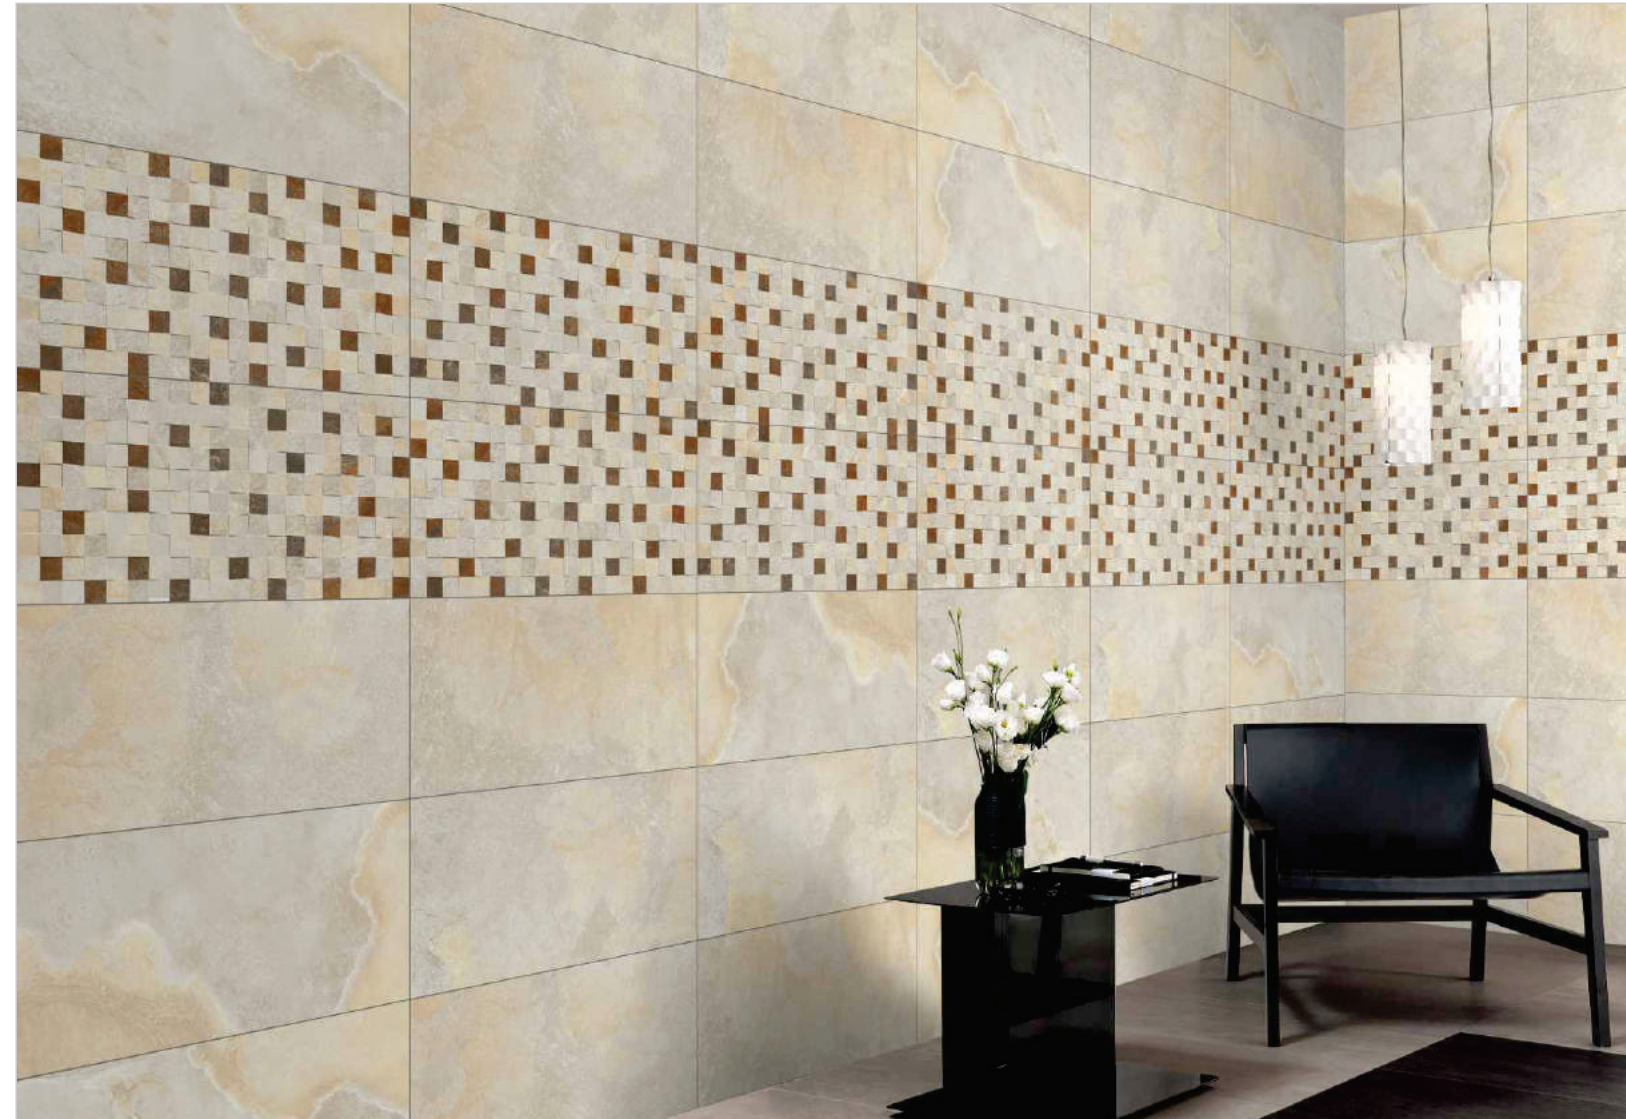

RUSTIC SERIES
300x600mm

Benware®
CERAMIK

30043

LT

HL-1

HL-2