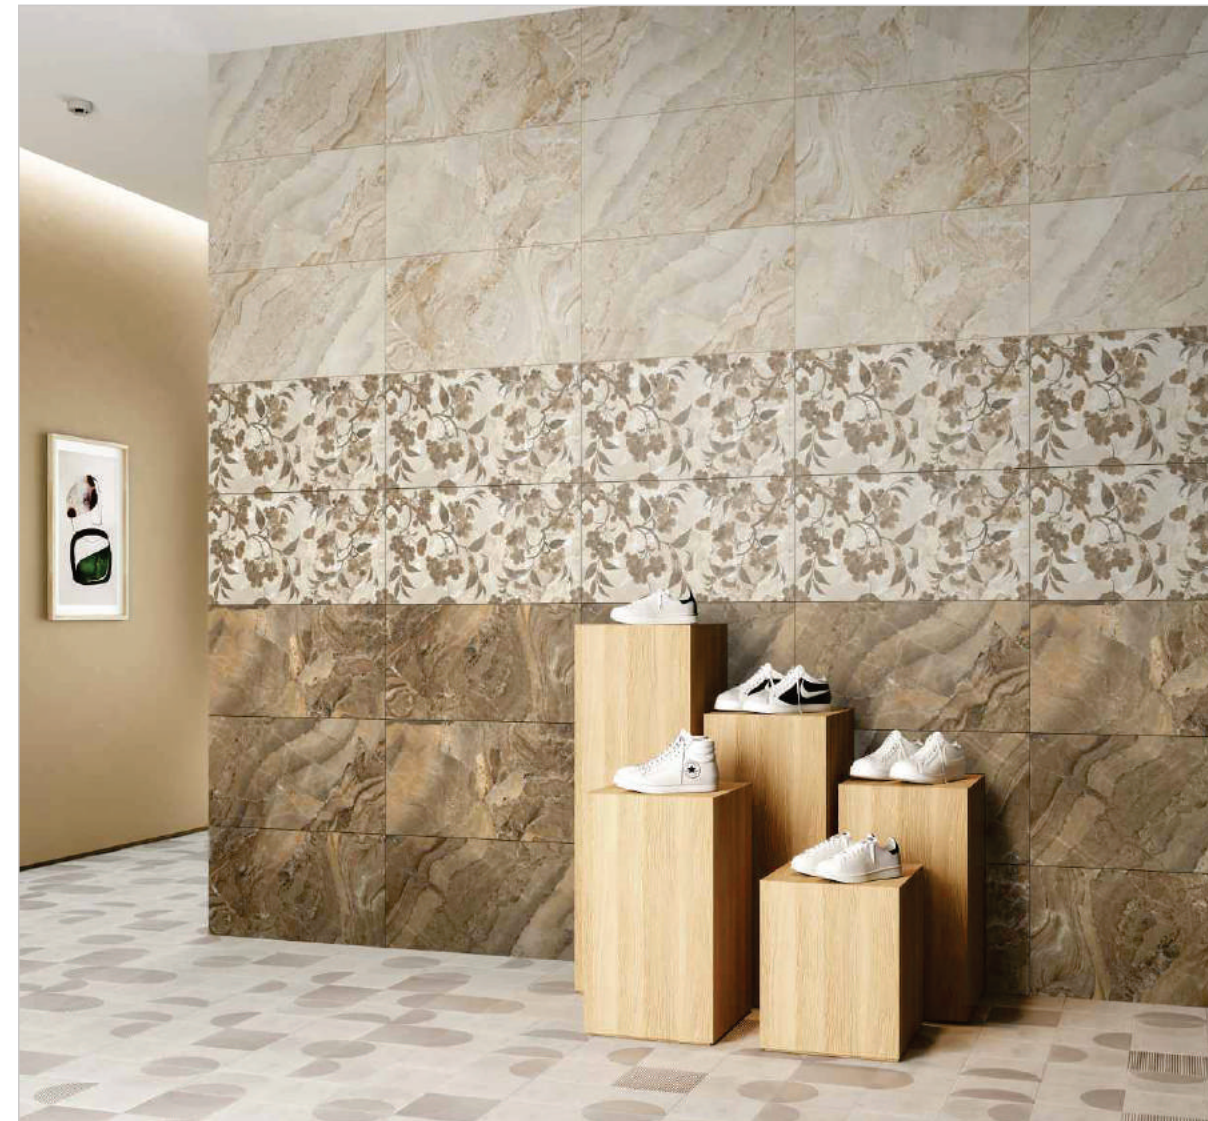

RUSTIC SERIES
300x600mm

Benware®
CERAMIK

40022