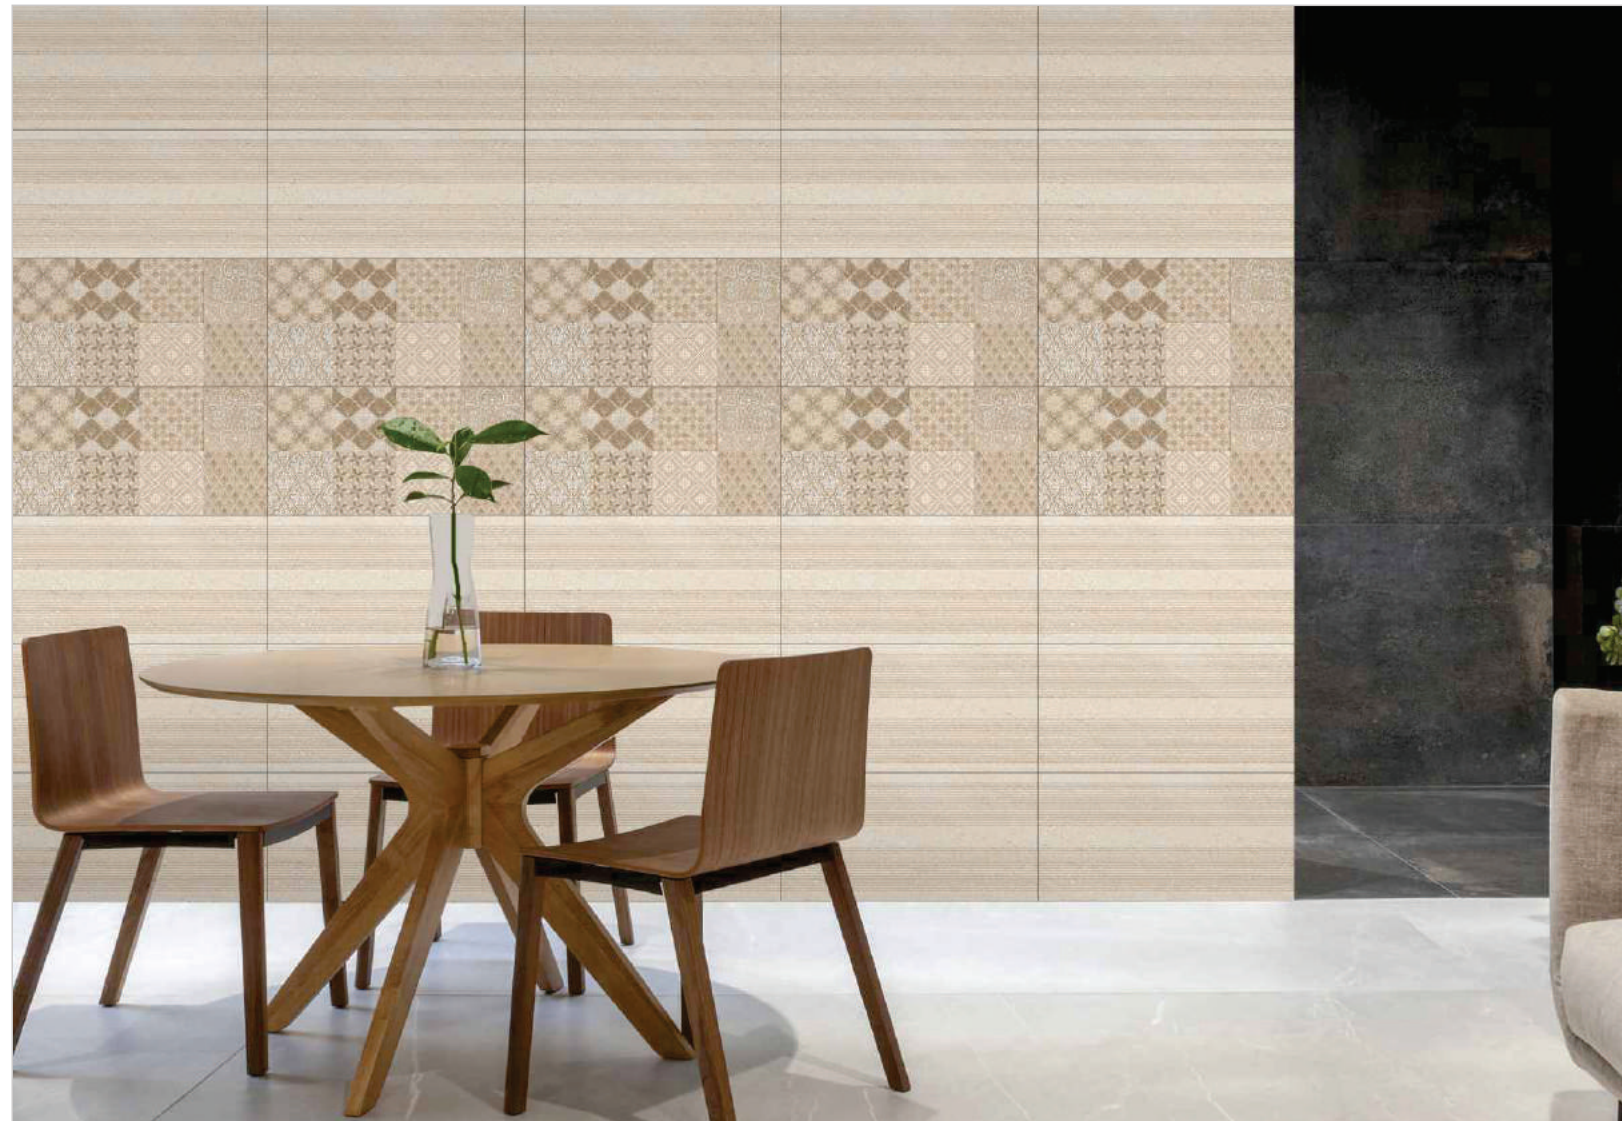

RUSTIC SERIES
300x600mm

Benware®
CERAMIK

40036

LT

DK

HL-1