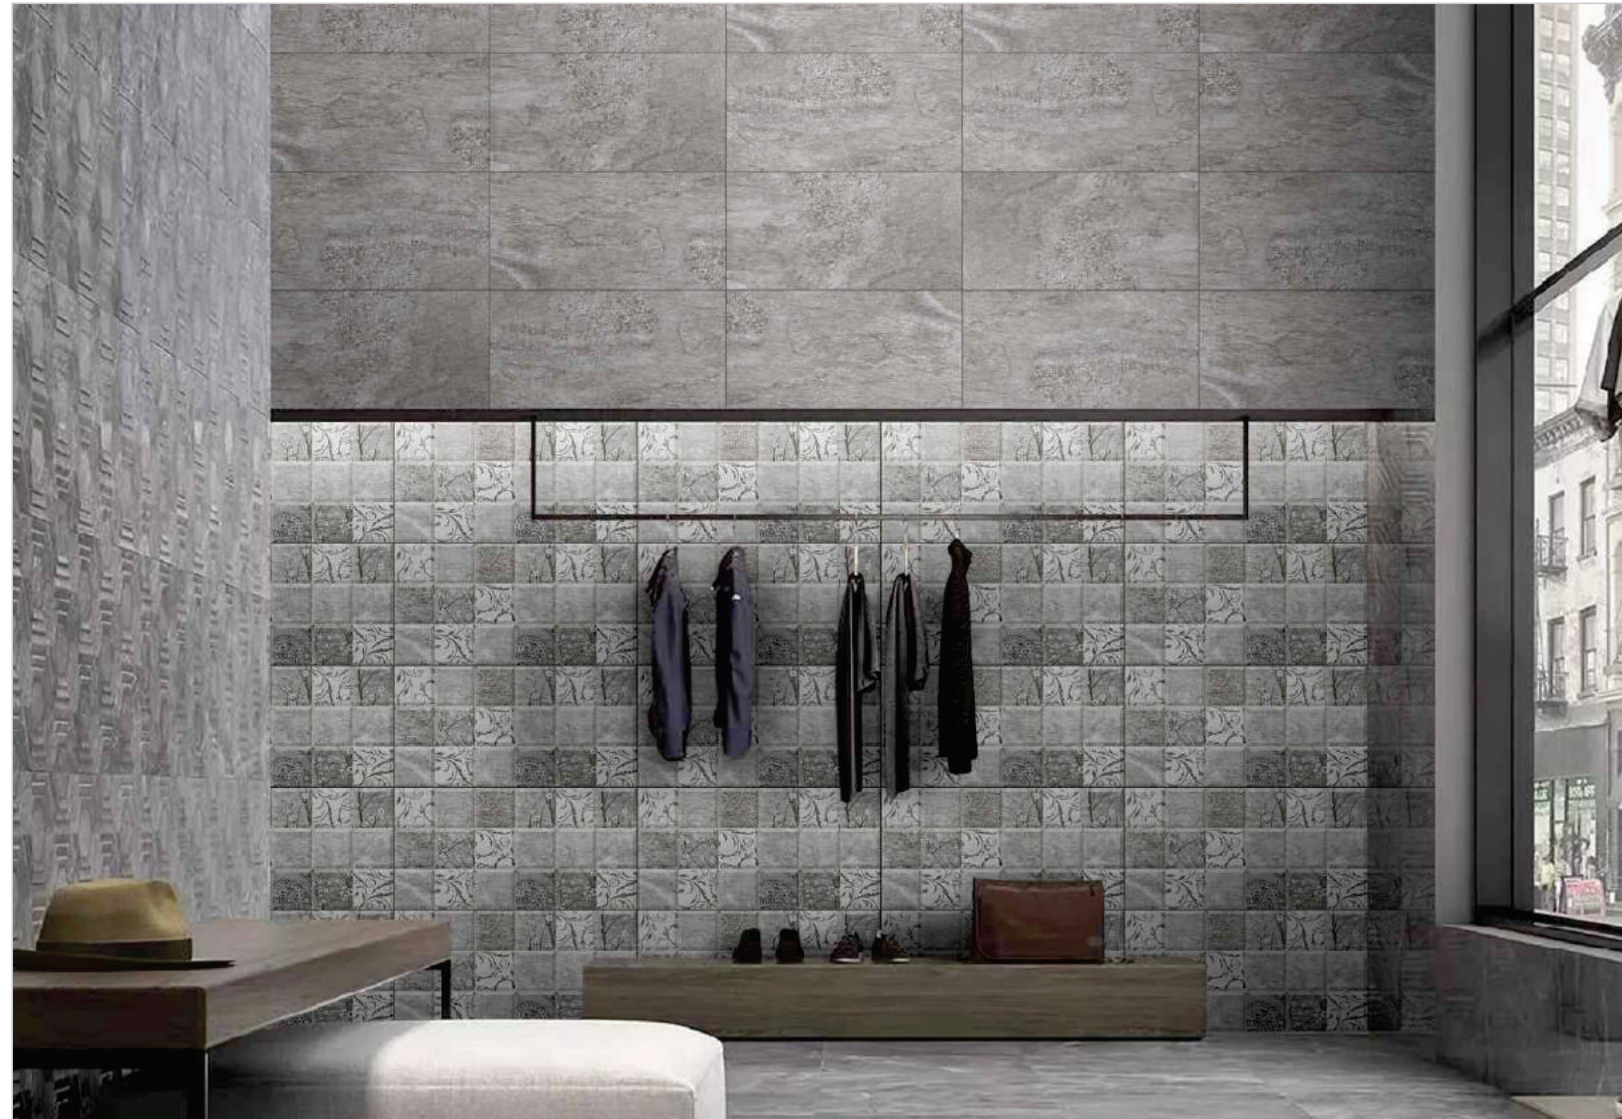

40027

LT

DK

HL-1

www.benware.in

R RANDOM 5 MM SPACE HD HIGH DEFINITION D DIGITAL

RUSTIC SERIES
300x600mm

Benware®
CERAMIK