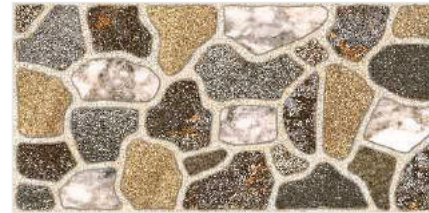

4

www.benware.in

R RANDOM 5 MM SPACE HD HIGH DEFINITION D DIGITAL

RUSTIC SERIES
300x600mm

Benware[®]
CERAMIK

30013

1

2