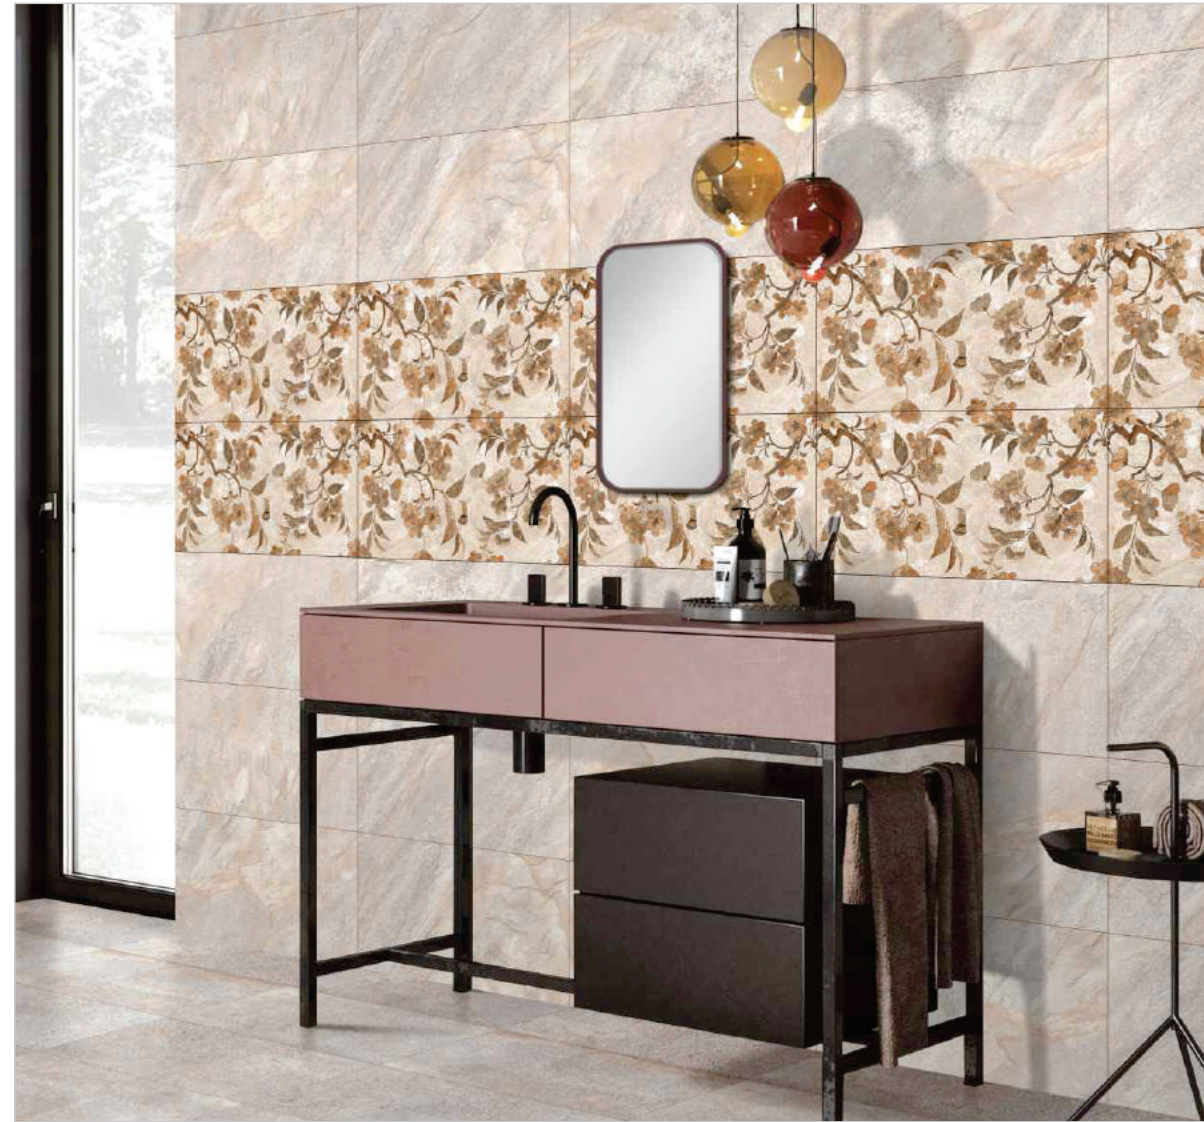

H-1

P 5

P 1

P 8

www.benware.in

R RANDOM 5 MM SPACE HD HIGH DEFINITION D DIGITAL

RUSTIC SERIES
300x600mm

Benware®
CERAMIK