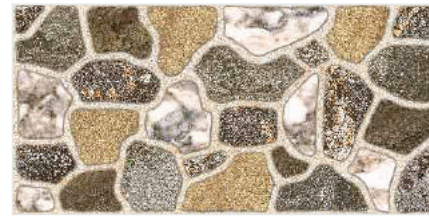

4

www.benware.in

R RANDOM 5 MM SPACE HD HIGH DEFINITION D DIGITAL

RUSTIC SERIES
300x600mm

Benware[®]
CERAMIK

30013

1

2